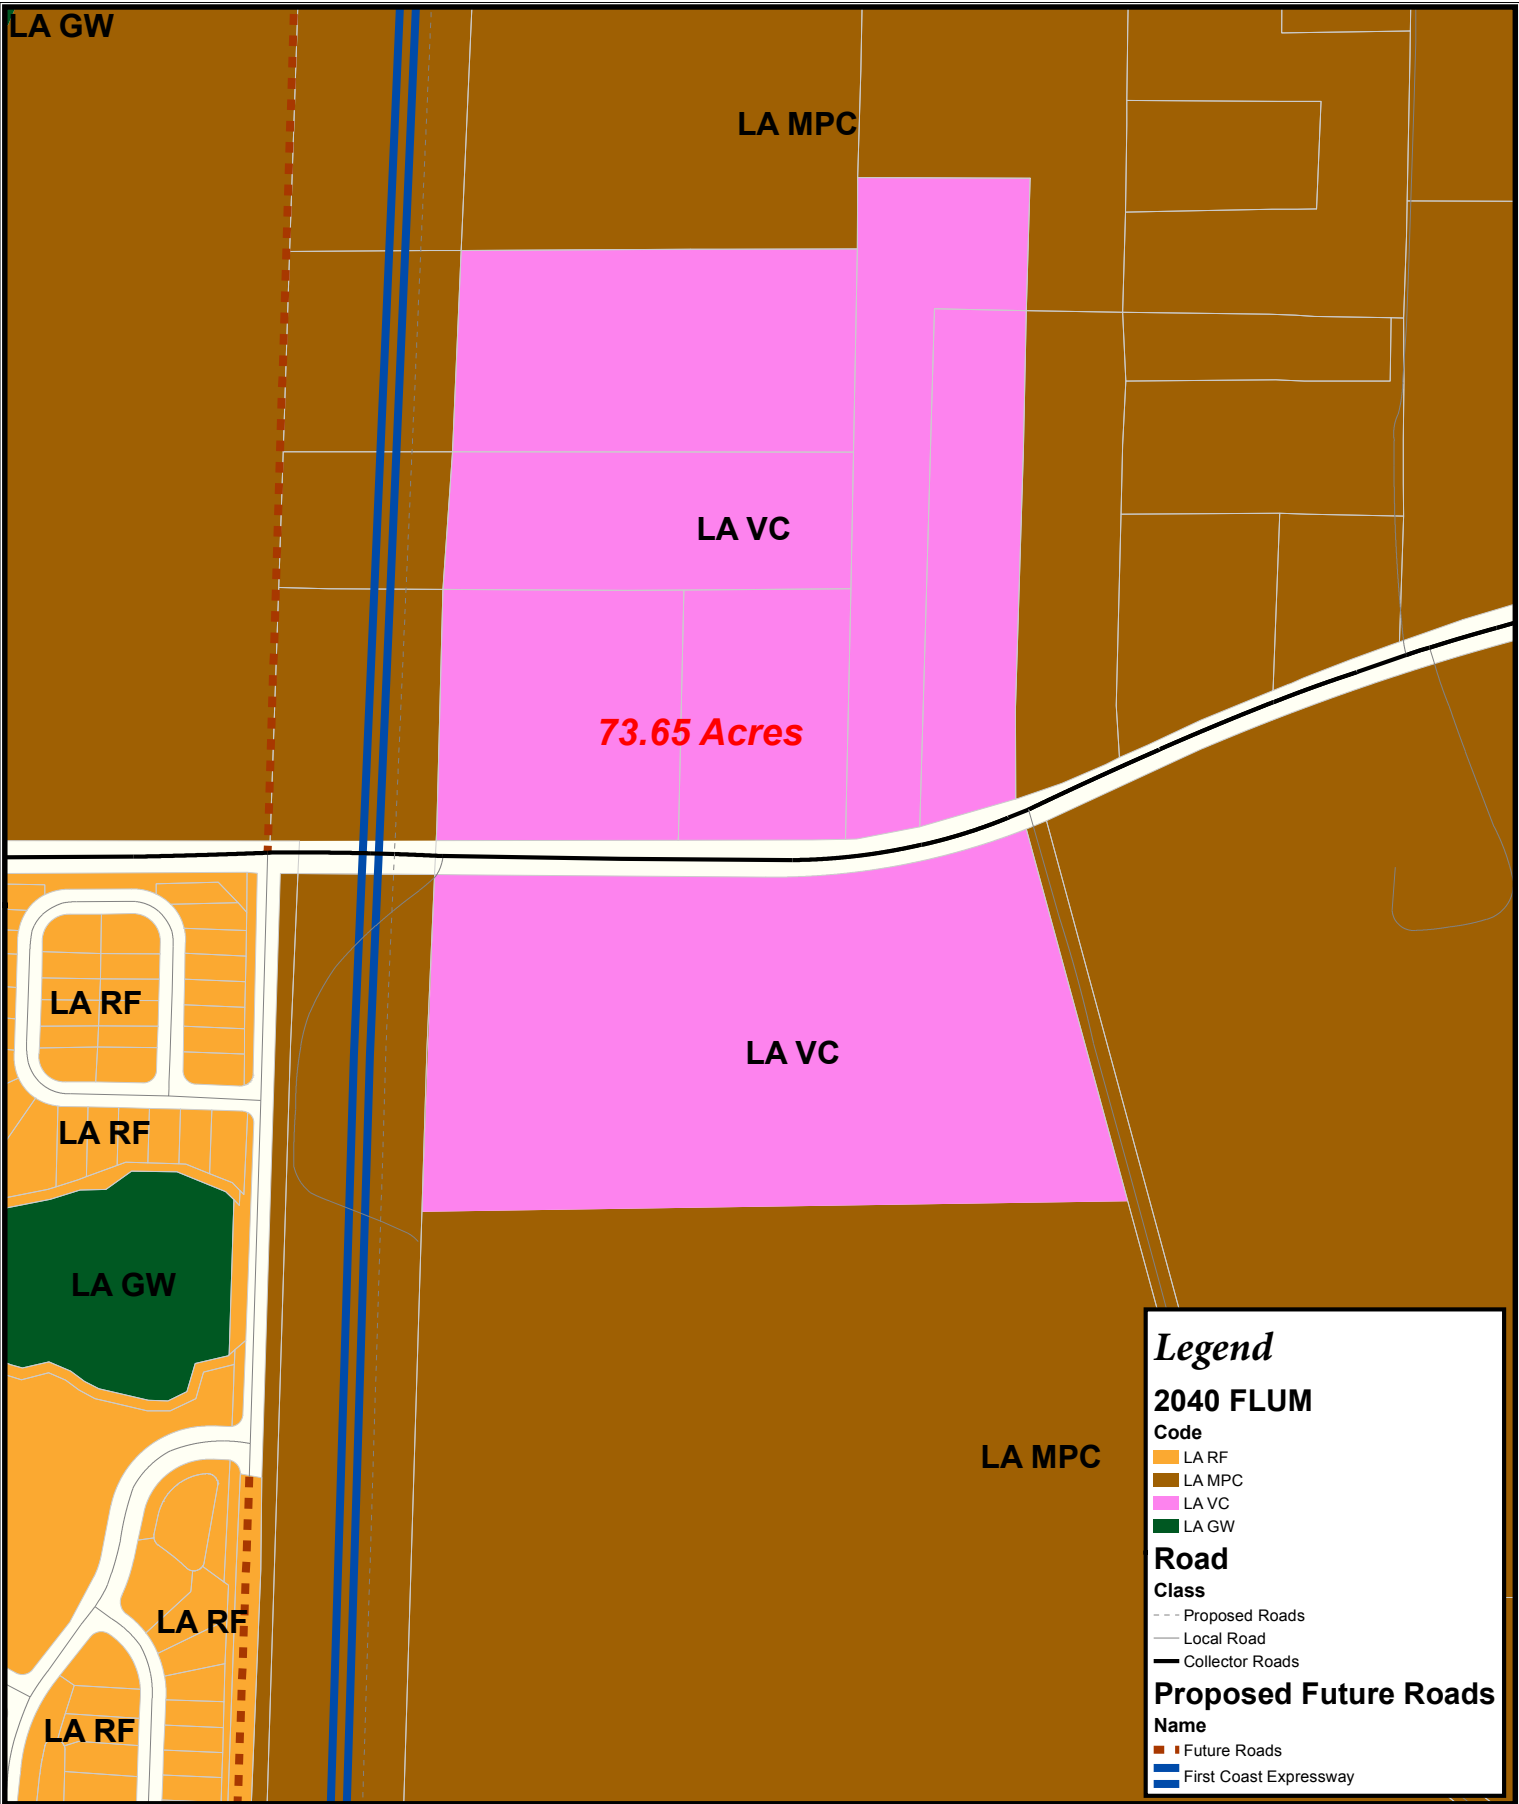

Legend

Village Centers Expansion

- Removed Parcel
- Expansion Parcel

2040_FLUM Code

- LA RF
- LA MPC
- LA VC
- LA GW

Road Class

- Proposed Roads
- Local Road
- Collector Roads

Proposed Future Roads Name

File Name: Village Centers 4 Remove and Proposed Map_8.5x11

Village Centers 4 Proposed Map

Clay County, Florida

Created By: GIS Department
Map Prepared: 8/13/2021

Legend

2040 FLUM

Code

- LA RF
- LA MPC
- LA VC
- LA GW

File Name: Village Centers 4 Revised Map_8.5x11

Village Centers 4 Revised Map
Clay County, Florida

Created By: GIS Department
 Map Prepared: 7/26/2021

Legend

Village Centers Expansion

- Expansion Parcel

2040_FLUM Code

File Name: Village Centers 5 Remove and Proposed Map_8.5x11

Village Centers 5 Proposed Map

Clay County, Florida

Created By: GIS Department
Map Prepared: 8/27/2021

Legend

2040 FLUM

Code

- LA RC
- LA MPC
- LA SOL
- LA VC
- LA GW