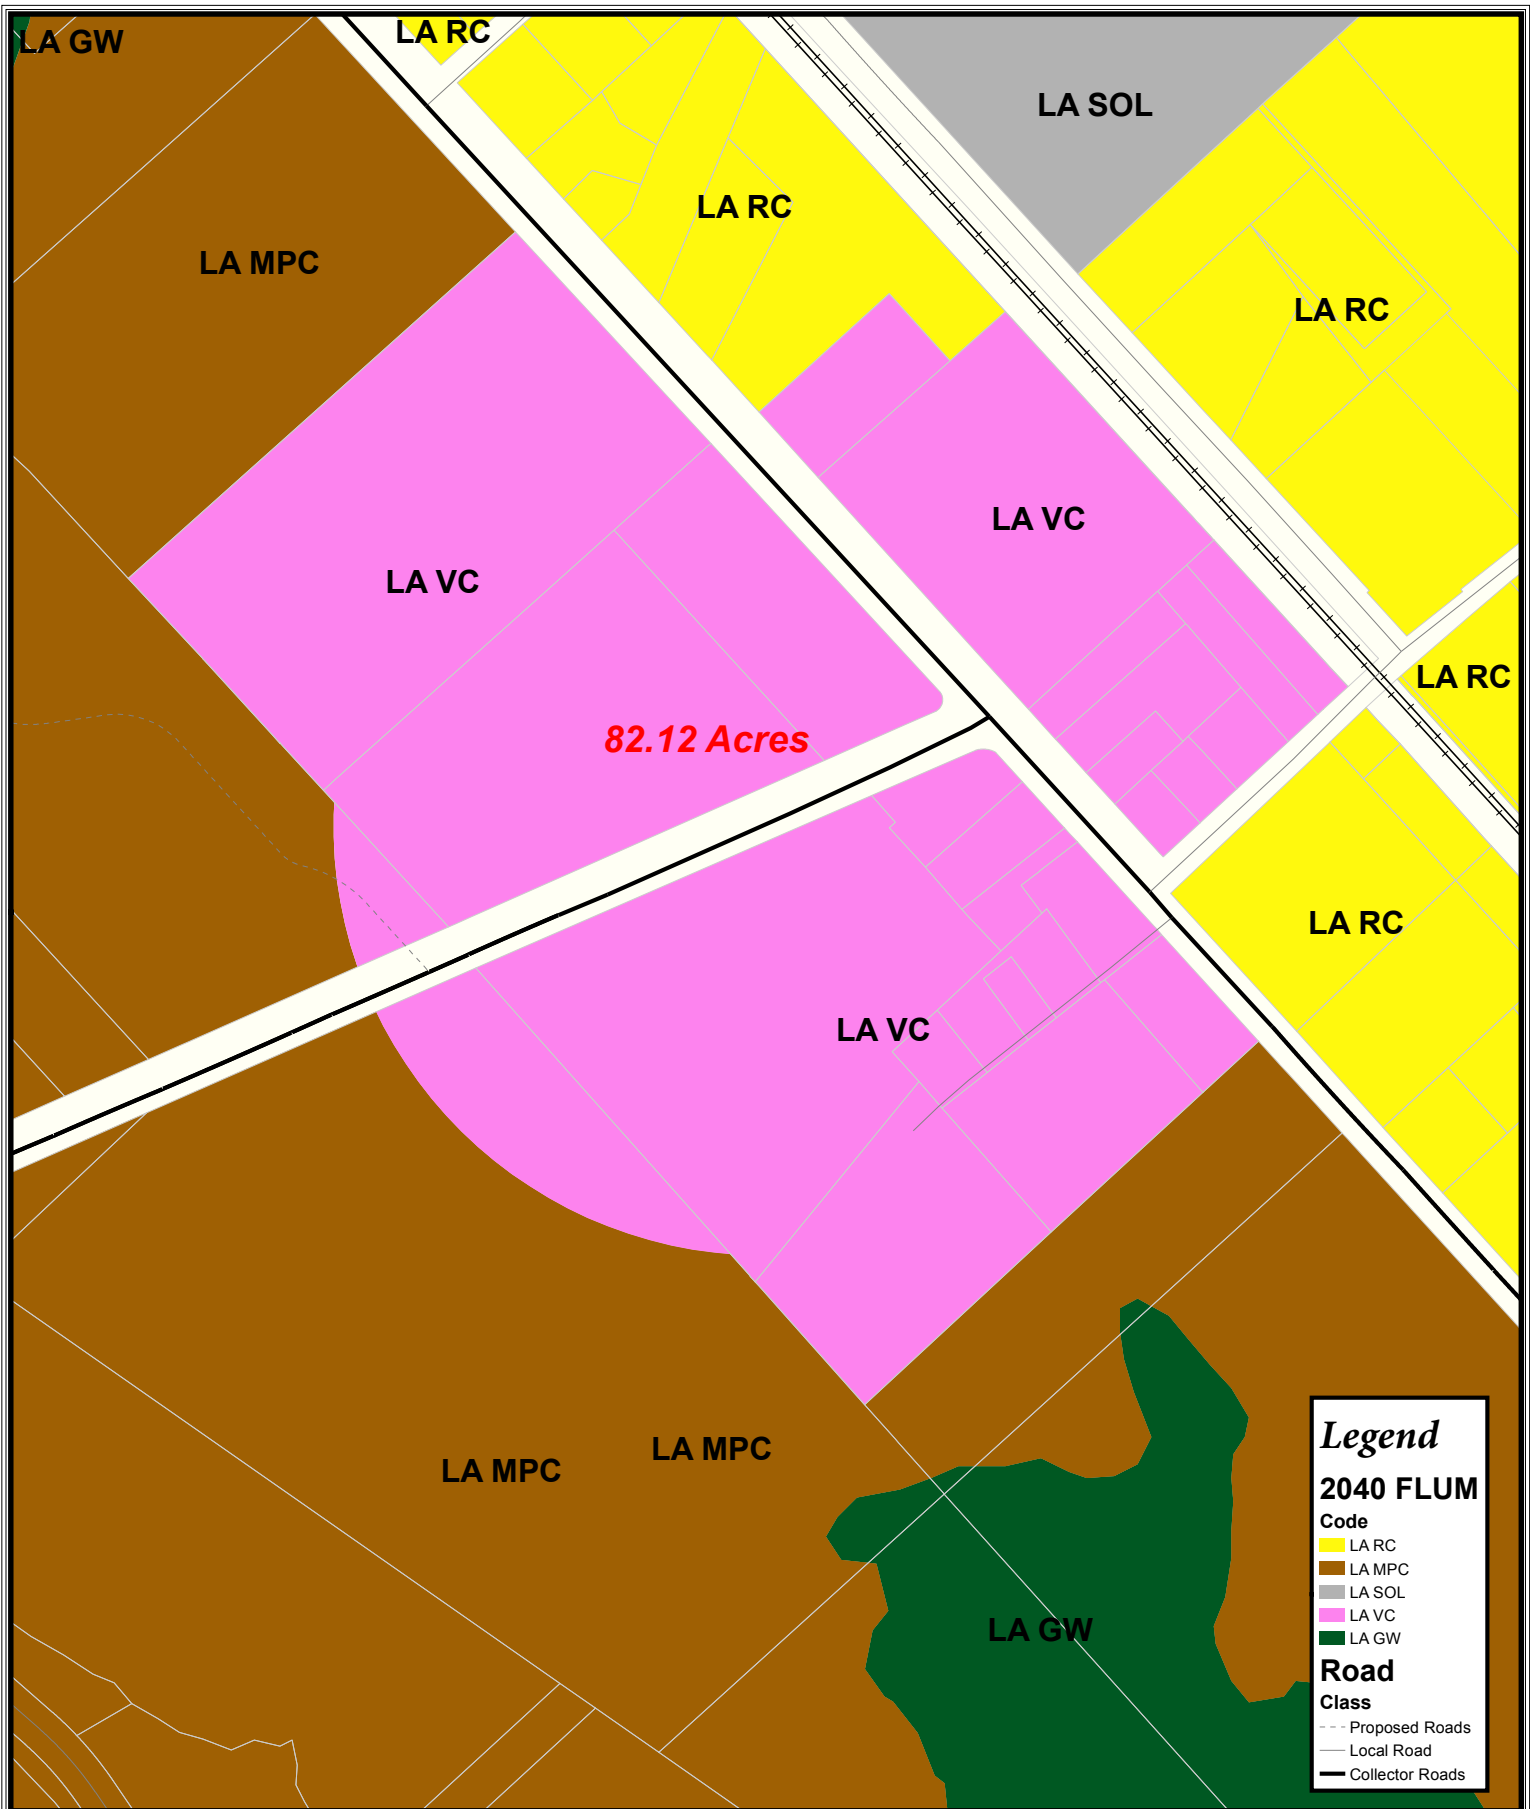

File Name: Village Centers 5 Remove and Proposed Map_8.5x11

Village Centers 5 Proposed Map

Clay County, Florida

Created By: GIS Department
Map Prepared: 8/27/2021

Legend

2040 FLUM

Code

- LA RC
- LA MPC
- LA SOL
- LA VC
- LA GW