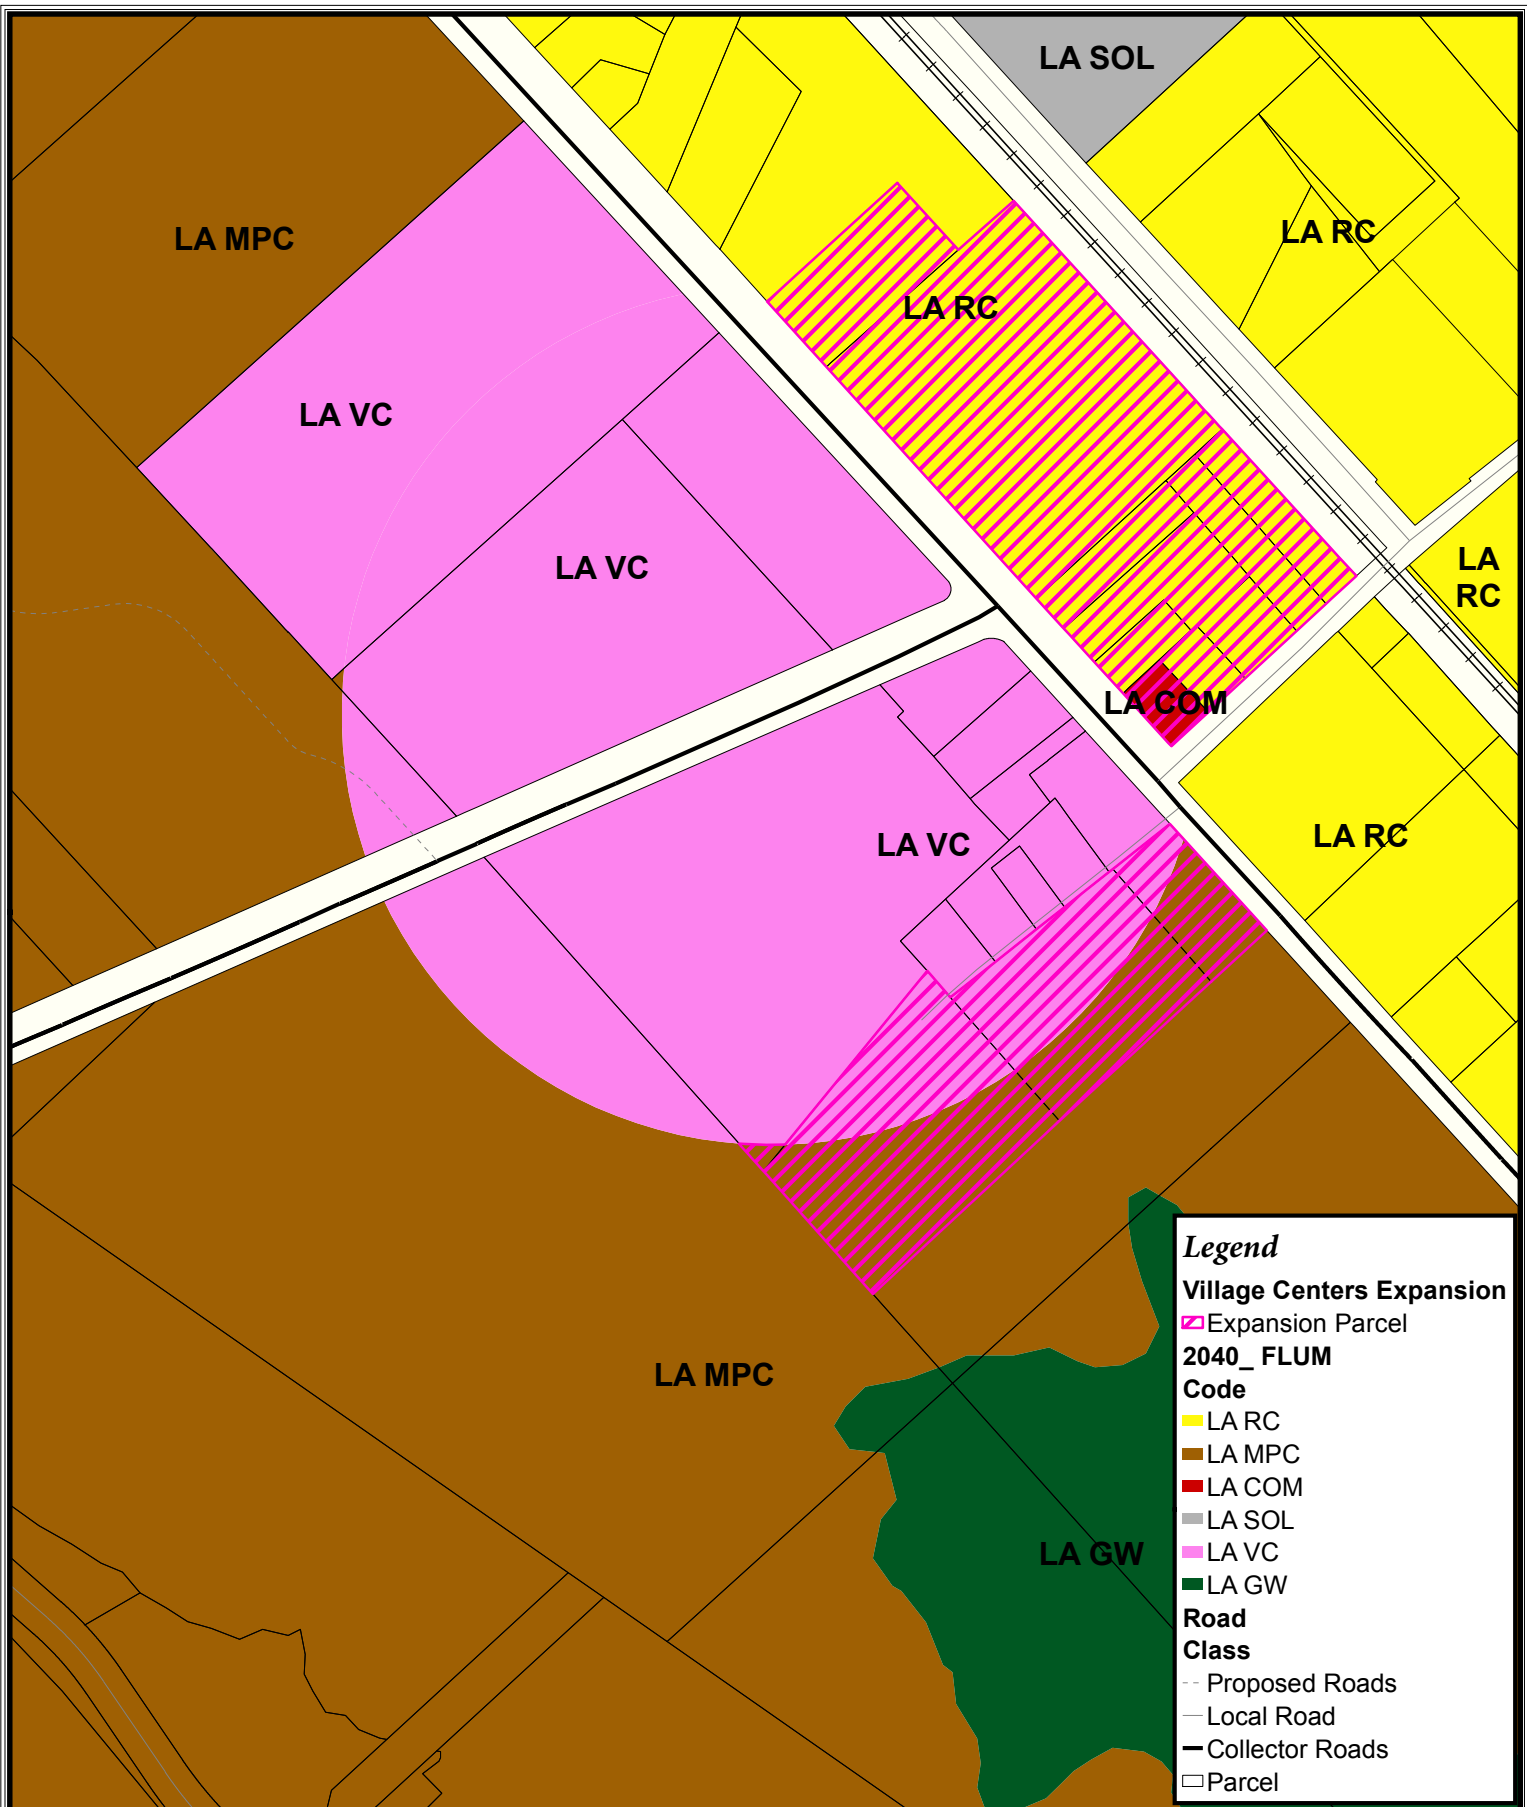

Legend

Village Centers Expansion

- Removed Parcel
- Expansion Parcel

2040_FLUM Code

- LA RF
- LA MPC
- LA VC
- LA GW

Road Class

- Proposed Roads
- Local Road
- Collector Roads

Proposed Future Roads Name

File Name: Village Centers 4 Remove and Proposed Map_8.5x11

Village Centers 4 Proposed Map

Clay County, Florida

Created By: GIS Department
Map Prepared: 8/13/2021

Legend

2040 FLUM

Code

- LA RF
- LA MPC
- LA VC
- LA GW

File Name: Village Centers 4 Revised Map_8.5x11

Village Centers 4 Revised Map
Clay County, Florida

Created By: GIS Department
 Map Prepared: 7/26/2021

Legend

Village Centers Expansion

- Expansion Parcel

2040_FLUM Code

File Name: Village Centers 5 Remove and Proposed Map_8.5x11

Village Centers 5 Proposed Map

Clay County, Florida

Created By: GIS Department
Map Prepared: 8/27/2021

Legend

2040 FLUM

Code

- LA RC
- LA MPC
- LA SOL
- LA VC
- LA GW