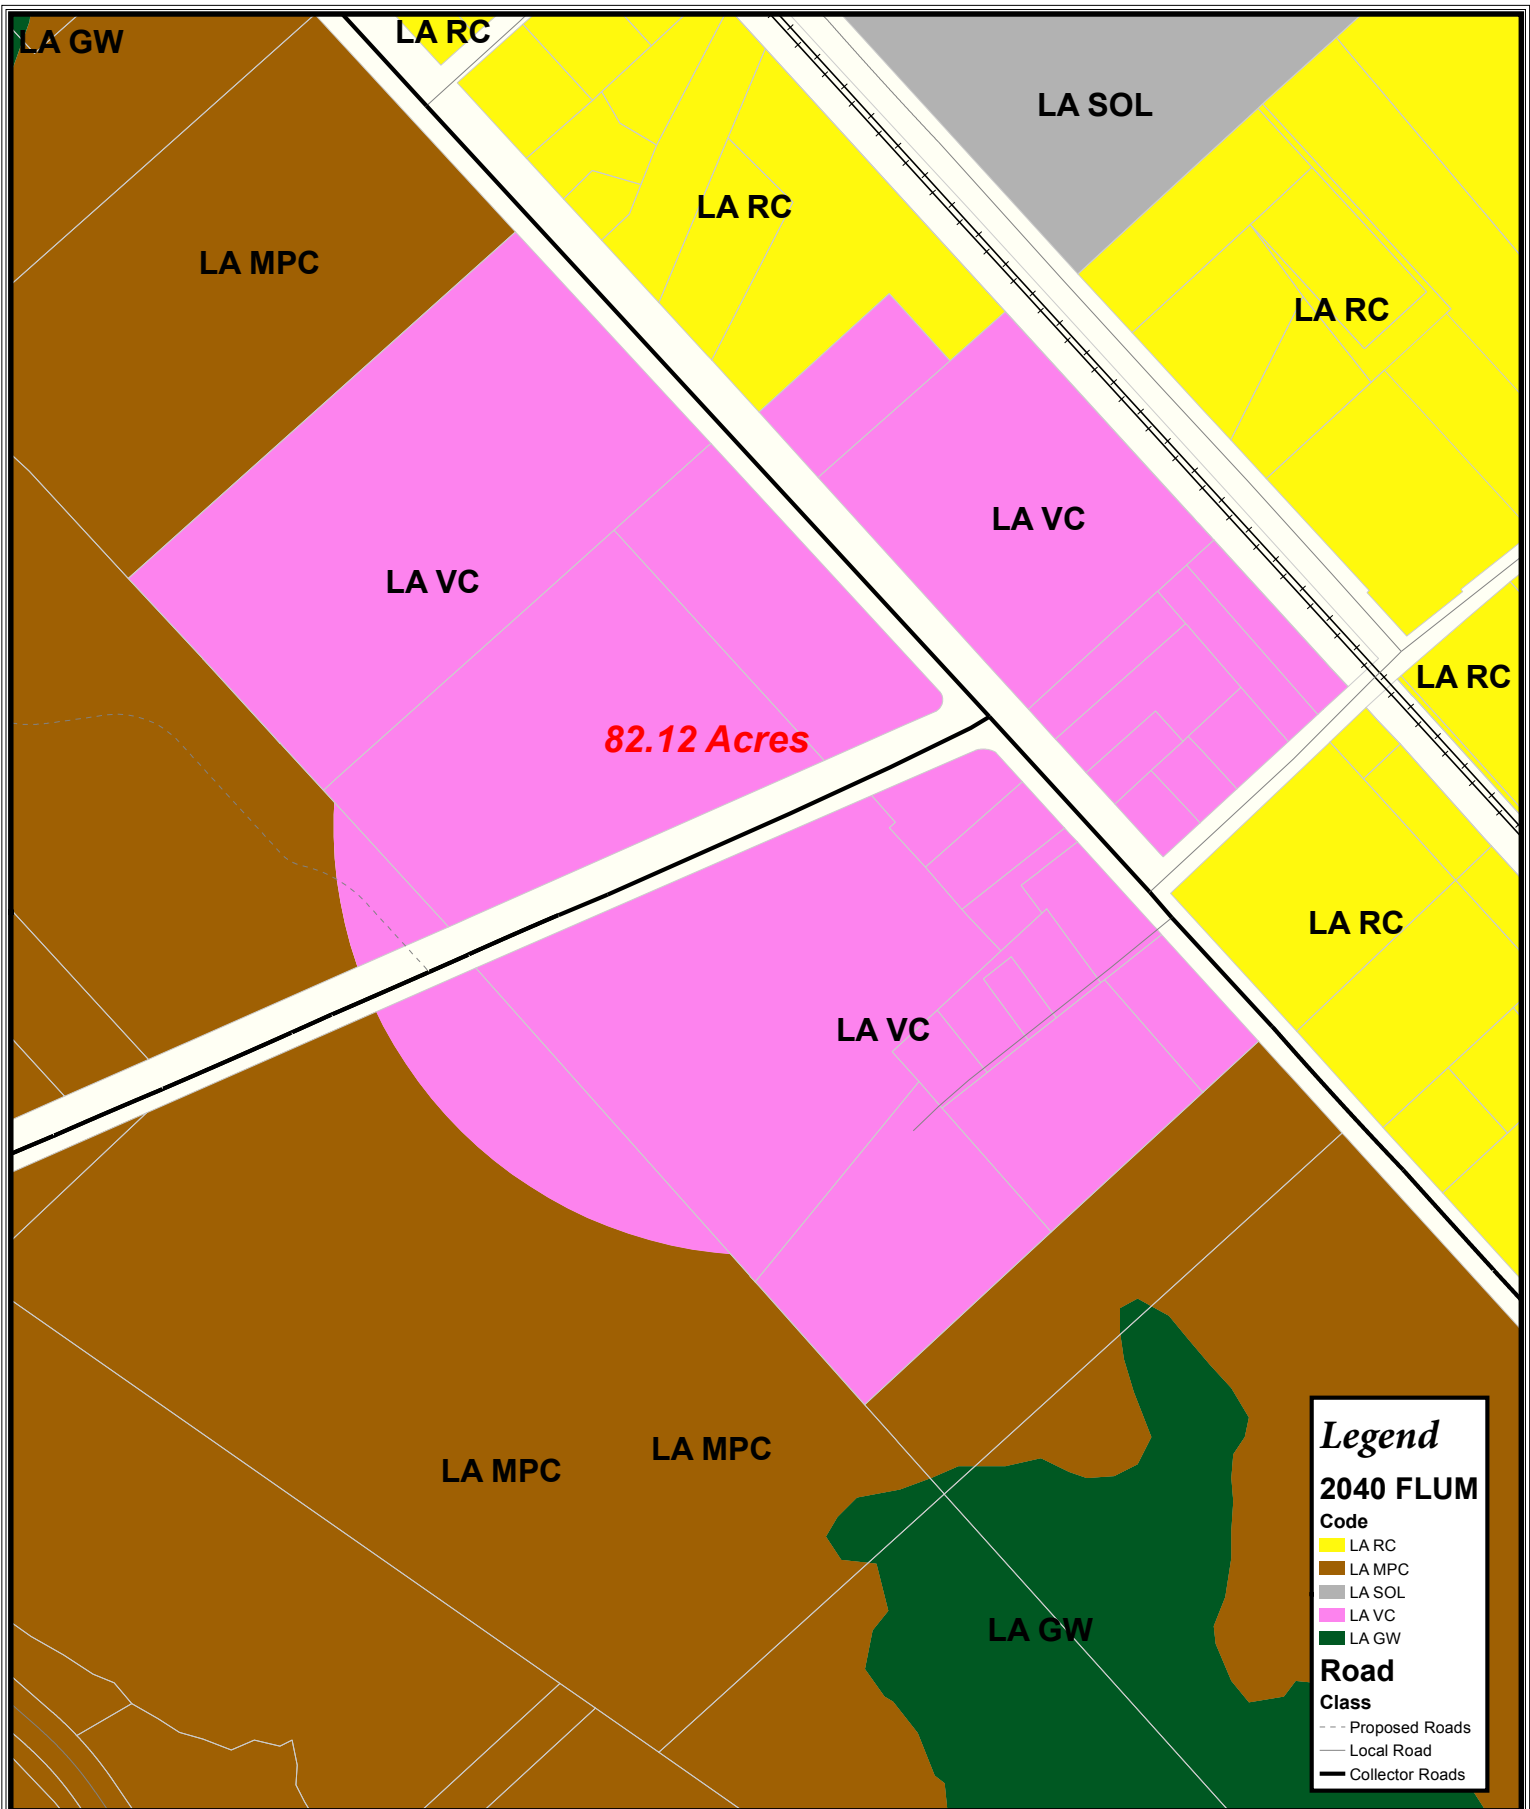

Legend

2040 FLUM

Code

- LA RC
- LA MPC
- LA SOL
- LA VC
- LA GW

Road

Class

- Proposed Roads
- Local Road
- Collector Roads

This information is provided as a visual representation only and is not intended to be used as legal or official representation of legal boundaries. The Clay County Board of County Commissioners assumes no responsibility associated with its use.

File Name: Village Centers 5 Revised Map_8.5x11

Village Centers 5 Revised Map

Clay County, Florida

Created By: GIS Department
Map Prepared: 7/26/2021