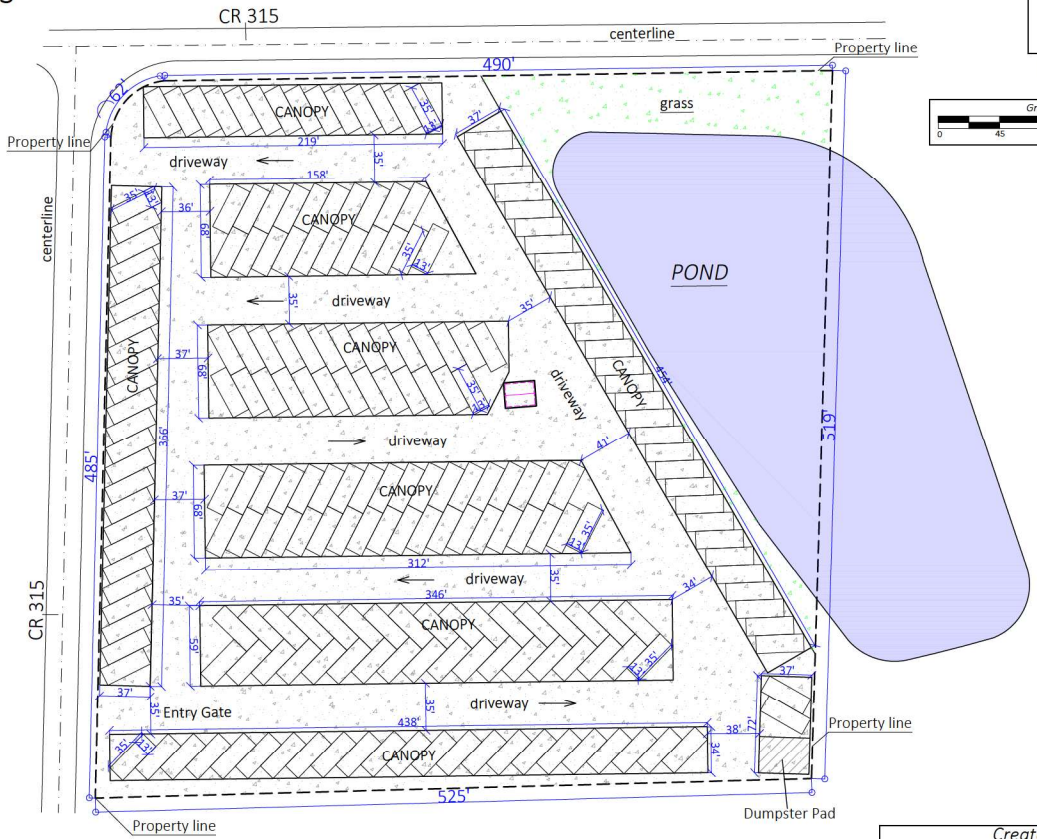

SITE PLAN

3385 CR 315

Green Cove Springs, FL 32043

Parcel ID: 5248-015-008

Lot area: 6.27 Acres

Plot Size: 11"x17"

scale 1"=70'

Created by:
GETASITEPLAN.COM
WITH BEST QUALITY IN SHORT TIME