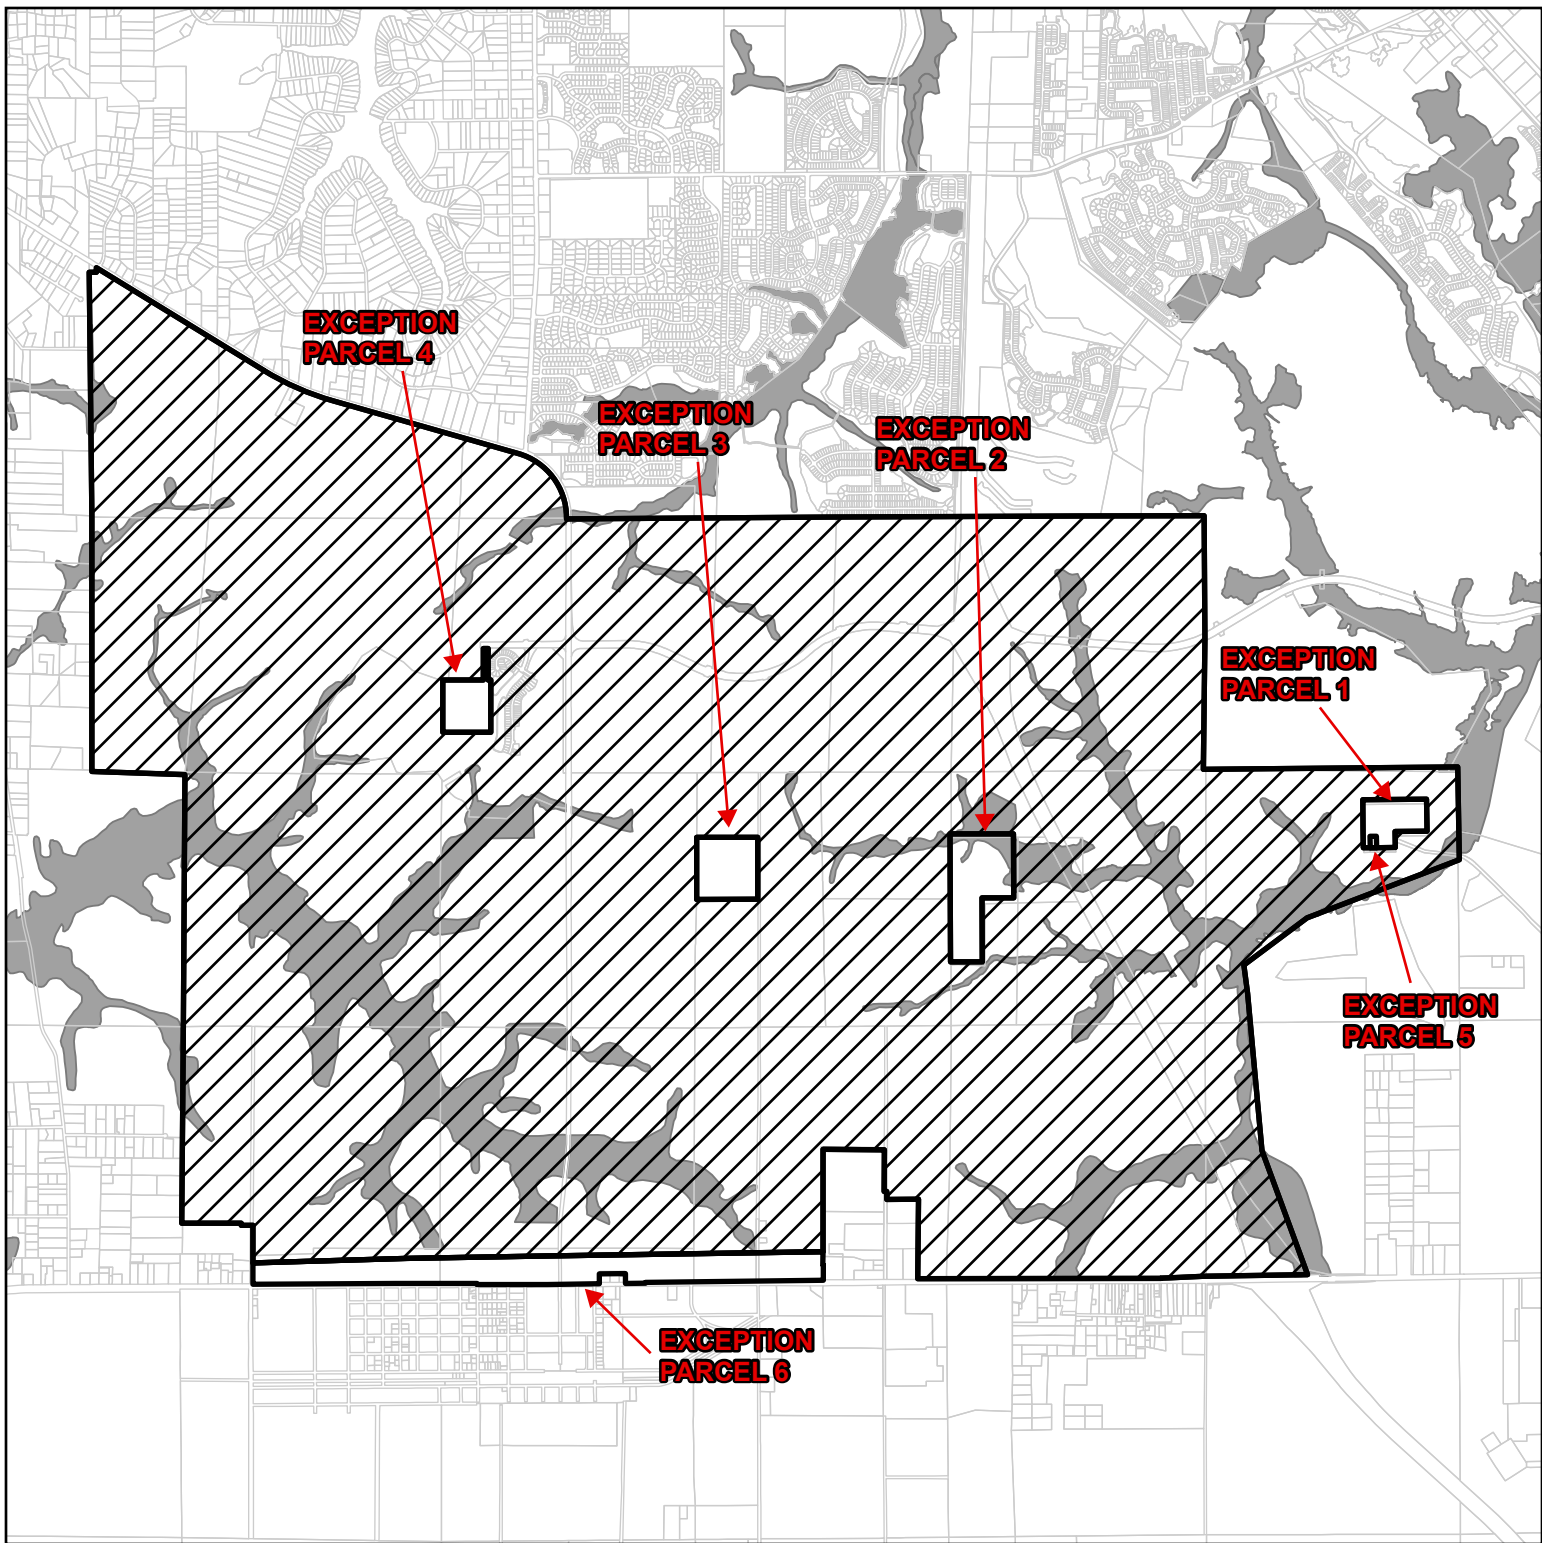

Shadowlawn
Stewardship District

Boundary Exhibit

Source: ETM, Clay County

Shadowlawn Stewardship District