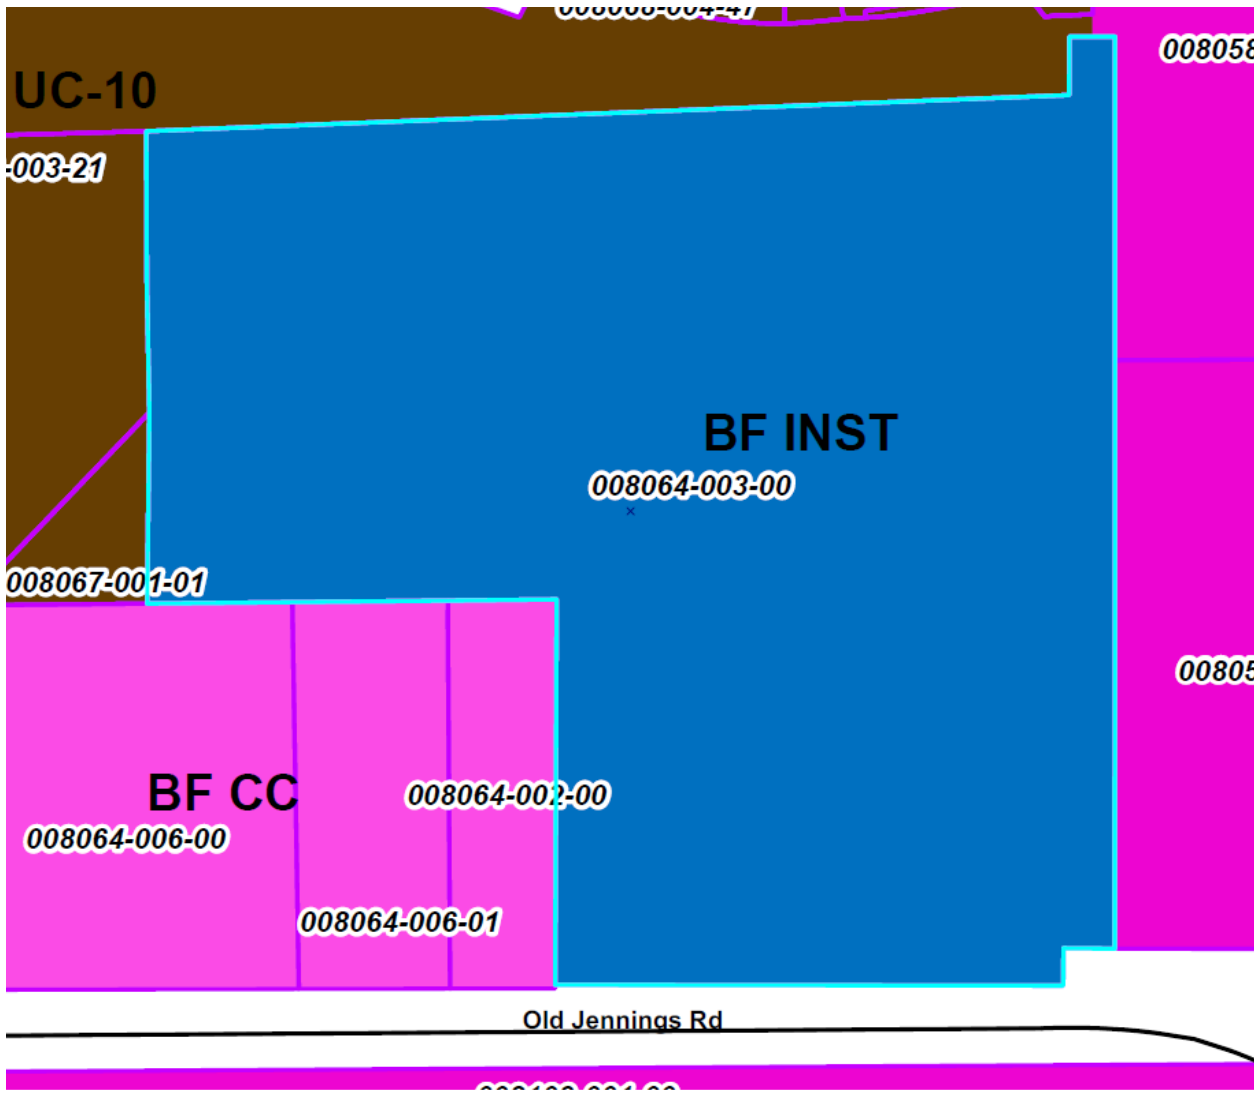

EXISTING DESIGNATED BF INSTITUTIONAL PARCELS

State Of Florida (State Trooper Site)

Clay County Utility Authority

Clay County Utility Authority