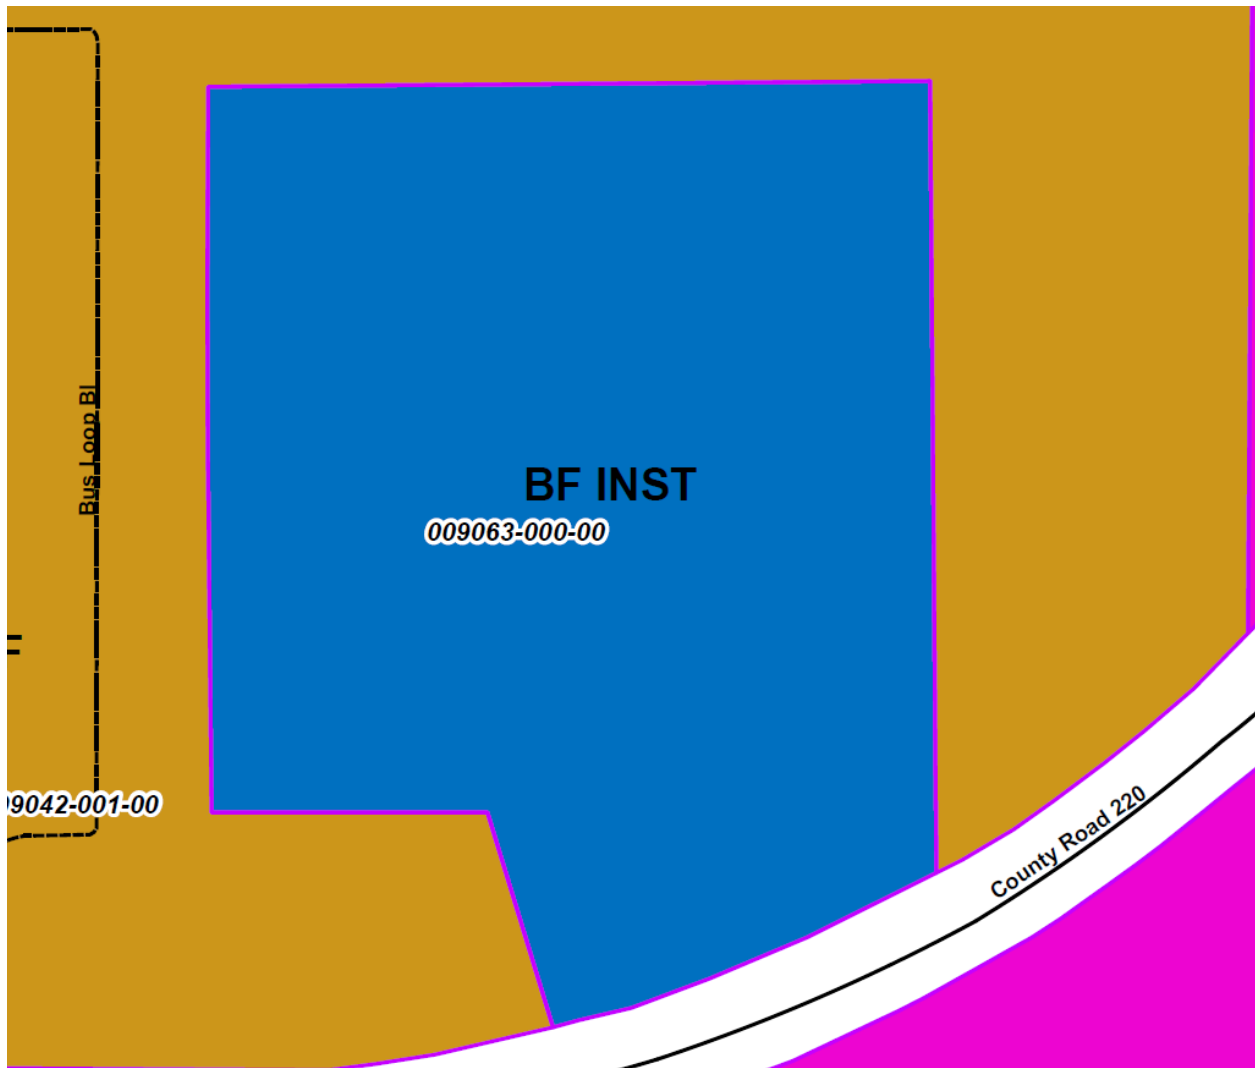

EXISTING DESIGNATED BF INSTITUTIONAL PARCELS

State Of Florida (State Trooper Site)

Clay County Utility Authority

Clay County Utility Authority